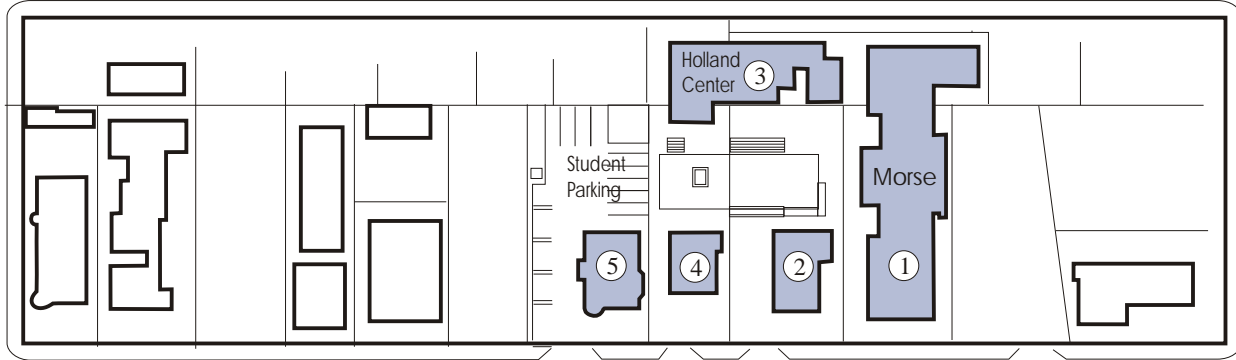

MONTEREY INSTITUTE OF INTERNATIONAL STUDIES - CAMPUS MAP

LARKIN STREET

VAN BUREN STREET

JEFFERSON STREET

FRANKLIN STREET

PIERCE STREET

PACIFIC STREET

- 1 MORSE BUILDING, 426 Van Buren St.;
Audiovisual Center, A & B Classrooms
- 2 STUDENT AFFAIRS BUILDING, 440 Van Buren St.
Student Affairs, Housing, International Services
- 3 HOLLAND CENTER, 442-1/2 Van Buren St.
- 4 SIMONEAU HOUSE, 456 Van Buren St.;
Enrollment Management
- 5 KINNOULL HOUSE, 462 Van Buren St.;
C Classrooms, ESL Faculty Offices
- 6 SEGAL BUILDING, 425 Van Buren St.;
Administration Offices, President
- 7 WILLIAM TELL COLEMAN LIBRARY, 425 Van
Buren St.; Library, Fletcher-Jones Career Ctr.
- 8 SECURITY OFFICE, 460 Pierce St. (by Adobe)
- 9 LARA SOTO ADOBE, 460 Pierce St.; Admissions

- 10 SAMSON STUDENT CENTER, 453 Van Buren St.;
Dining, Beverages, Media Lounge, Courtyard
- 11 CRAIG BUILDING, 472 Pierce St.;
Kade Language Technology Center
- 12 MCCONE BUILDING, 499 Pierce St.;
Irvine Auditorium, GSIPS, GSTI, GSLEL, Faculty
- 13 IIRC BUILDING, 440 Pacific St.; GSTI, SL3
- 14 CASA FUENTE, 449 Pierce St. & 450 Pacific St.;
Computer Labs, Bookstore, Records,
Financial Aid, Human Resources, Office &
Campus Services, Business Office, ITS.
- 15 CNS BUILDING, 400 Pacific St.;
Center for Nonproliferation Studies, CRES
- 16 MCGOWAN BUILDING, 411 Pacific St.;
FGSIB, Faculty Offices, Classrooms, CNS

CALLE PRINCIPAL STREET