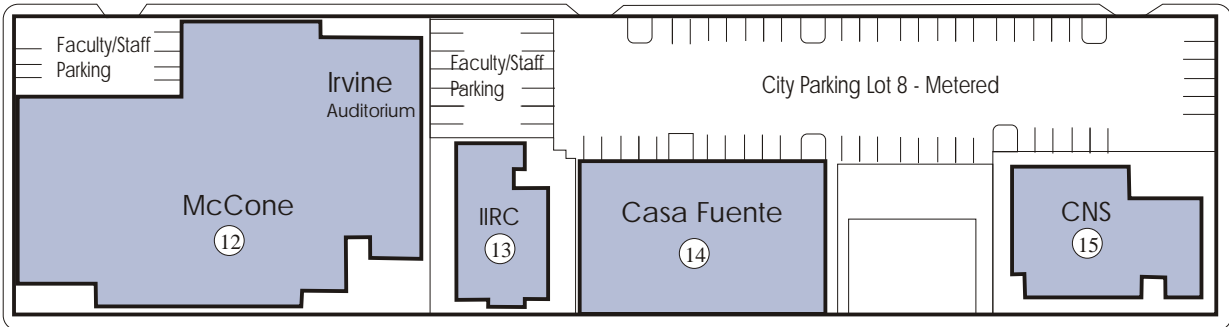

MONTEREY INSTITUTE OF INTERNATIONAL STUDIES - CAMPUS MAP

LARKIN STREET

VAN BUREN STREET

JEFFERSON STREET

FRANKLIN STREET

PIERCE STREET

PACIFIC STREET

- 1 MORSE BUILDING, 426 Van Buren St.;
Audiovisual Center, A & B Classrooms
- 2 STUDENT AFFAIRS BUILDING, 440 Van Buren St.
Student Affairs, Housing, International Services
- 3 HOLLAND CENTER, 442-1/2 Van Buren St.
- 4 SIMONEAU HOUSE, 456 Van Buren St.;
Enrollment Management
- 5 KINNOULL HOUSE, 462 Van Buren St.;
C Classrooms, ESL Faculty Offices
- 6 SEGAL BUILDING, 425 Van Buren St.;
Administration Offices, President
- 7 WILLIAM TELL COLEMAN LIBRARY, 425 Van
Buren St.; Library, Fletcher-Jones Career Ctr.
- 8 SECURITY OFFICE, 460 Pierce St. (by Adobe)
- 9 LARA SOTO ADOBE, 460 Pierce St.; Admissions

- 10 SAMSON STUDENT CENTER, 453 Van Buren St.;
Dining, Beverages, Media Lounge, Courtyard
- 11 CRAIG BUILDING, 472 Pierce St.;
Kade Language Technology Center
- 12 MCCONE BUILDING, 499 Pierce St.;
Irvine Auditorium, GSIPS, GSTI, GSLEL, Faculty
- 13 IIRC BUILDING, 440 Pacific St.; GSTI, SL3
- 14 CASA FUENTE, 449 Pierce St. & 450 Pacific St.;
Computer Labs, Bookstore, Records,
Financial Aid, Human Resources, Office &
Campus Services, Business Office, ITS.
- 15 CNS BUILDING, 400 Pacific St.;
Center for Nonproliferation Studies, CRES
- 16 MCGOWAN BUILDING, 411 Pacific St.;
FGSIB, Faculty Offices, Classrooms, CNS

CALLE PRINCIPAL STREET