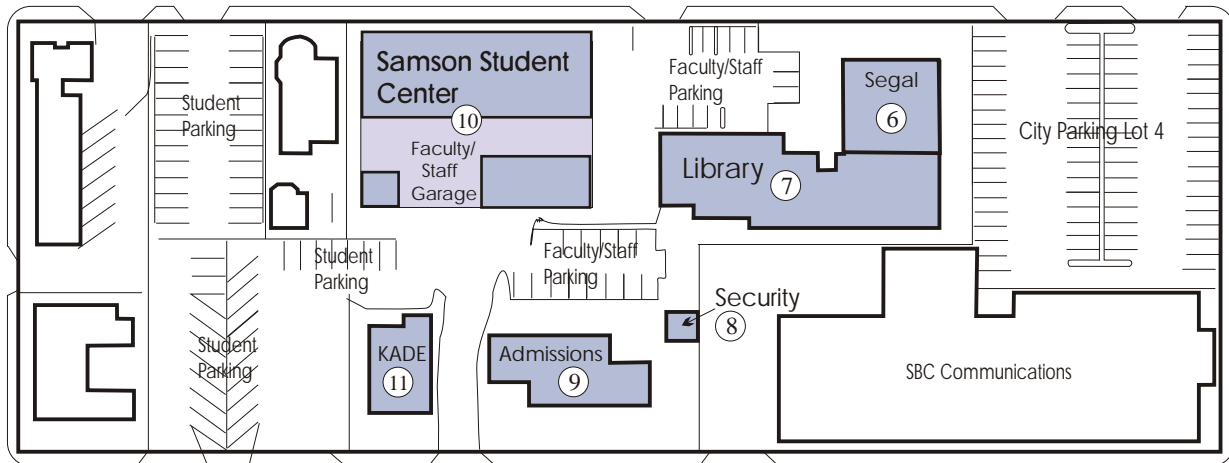

MONTEREY INSTITUTE OF INTERNATIONAL STUDIES - CAMPUS MAP

LARKIN STREET

VAN BUREN STREET

JEFFERSON STREET

FRANKLIN STREET

PIERCE STREET

PACIFIC STREET

- 1 MORSE BUILDING, 426 Van Buren St.;
Audiovisual Center, A & B Classrooms
- 2 STUDENT AFFAIRS BUILDING, 440 Van Buren St.
Student Affairs, Housing, International Services
- 3 HOLLAND CENTER, 442-1/2 Van Buren St.
- 4 SIMONEAU HOUSE, 456 Van Buren St.;
Enrollment Management
- 5 KINNOULL HOUSE, 462 Van Buren St.;
C Classrooms, ESL Faculty Offices
- 6 SEGAL BUILDING, 425 Van Buren St.;
Administration Offices, President
- 7 WILLIAM TELL COLEMAN LIBRARY, 425 Van
Buren St.; Library, Fletcher-Jones Career Ctr.
- 8 SECURITY OFFICE, 460 Pierce St. (by Adobe)
- 9 LARA SOTO ADOBE, 460 Pierce St.; Admissions

- 10 SAMSON STUDENT CENTER, 453 Van Buren St.;
Dining, Beverages, Media Lounge, Courtyard
- 11 CRAIG BUILDING, 472 Pierce St.;
Kade Language Technology Center
- 12 MCCONE BUILDING, 499 Pierce St.;
Irvine Auditorium, GSIPS, GSTI, GSLEL, Faculty
- 13 IIRC BUILDING, 440 Pacific St.; GSTI, SL3
- 14 CASA FUENTE, 449 Pierce St. & 450 Pacific St.;
Computer Labs, Bookstore, Records,
Financial Aid, Human Resources, Office &
Campus Services, Business Office, ITS.
- 15 CNS BUILDING, 400 Pacific St.;
Center for Nonproliferation Studies, CRES
- 16 MCGOWAN BUILDING, 411 Pacific St.;
FGSIB, Faculty Offices, Classrooms, CNS

CALLE PRINCIPAL STREET